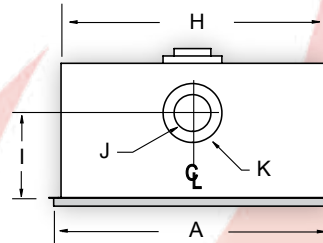

L-Series

Direct Vent, Flush Face, Single Sided Fireplace

Features:

- ❑ †Fireplaces convertible using Top or Rear vent
- ❑ Flush or Clean-Face Design allows for brick or tile installation over fireplace frame
- ❑ Unique linear burner design and technology
- ❑ Classic contemporary styling to fit your decor
- ❑ Large viewing areas
- ❑ Snap-Lock door system for tool free access
- ❑ Hi/Lo control for adjusting flame level
- ❑ Piezo spark ignition
- ❑ Millivolt control allows for continuous operation, even during a power failure
- ❑ 100% fail-safe shut-off valve on all models

Options:

- ❑ Factory installed electronic ignition available with battery backup and remote control
- ❑ Wireless remote control
- ❑ River Rocks and Glass Beads‡
- ❑ Optional Surround (black or stainless steel)
- ❑ †Buried Burner

Fireplace BTU/H Input			
Model#	Natural Gas	Liquid Propane	Glass Door Size
L38DF	25,000	25,000	18" X 35¼"
L42DF	32,000	32,000	19" X 39½"
L52DF	40,000	40,000	21½" x 47"

‡Visit our website at www.montigo.com for glass bead color samples.
†L52DF available in top vent only

Consult the owner's manual for complete installation instructions and proper clearances to combustible surfaces prior to installing fireplace.

All specifications, framing dimensions, product designs, materials and colors are subject to change without notice. The actual flame pattern and color may vary slightly from the illustrations. Diagrams and illustrations are not to scale.

Unit Dimensions														
	A	B	C	D	E	F	G	H	I	J	K	L	R	S
L38DF	37¾"	29½"	35¼"	1¼"	18"	1"	18¾"	35¼"	11½"	5"	8"	21¾"	6¼"	5¼"
L42DF	42"	30½"	39½"	1¼"	19"	1"	19¾"	39½"	12¼"	5"	8"	26¾"	6¼"	5¼"
L52DF	52"	33¾"	47"	1¼"	21½"	1"	22½"	47¼"	14"	5"	8"	28"	6¼"	5¼"

Top View

Framing Dimensions					
	M	N	O	P	Q
L38DF	35¼"	37¾"	20½"	75	54¼"
L42DF	37"	42"	22½"	84½"	60¾"
L52DF	39½"	52"	25"	96½"	68¼"