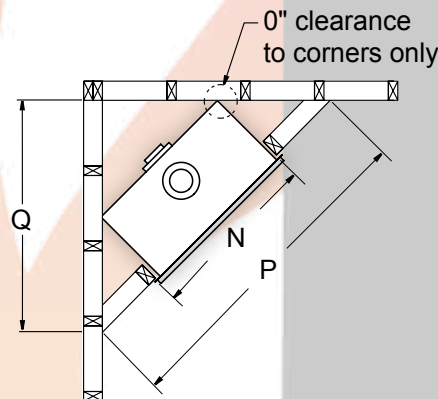

Unit Dimensions														
	A	B	C	D	E	F	G	H	I	J	K	L	R	S
L38DF	37¾"	29½"	35¼"	1¼"	18"	1"	18¾"	35¼"	11½"	5"	8"	21¾"	6¼"	5¼"
L42DF	42"	30½"	39½"	1¼"	19"	1"	19¾"	39½"	12¼"	5"	8"	26¾"	6¼"	5¼"
L52DF	52"	33¾"	47"	1¼"	21½"	1"	22½"	47¼"	14"	5"	8"	28"	6¼"	5¼"

Side View

Front View

Top View

Framing Dimensions					
	M	N	O	P	Q
L38DF	35¼"	37¾"	20½"	75	54¼"
L42DF	37"	42"	22½"	84½"	60¾"
L52DF	39½"	52"	25"	96½"	68¼"

Warranty: The manufacturer warrants this fireplace to be free from defects in materials and workmanship at the time of manufacture. There is a limited 10 year warranty on the firebox; 5 year limited warranty on the burner and 1 year limited warranty on the pilot burner assembly and fan motors (if included). The valve carries a limited 1 year warranty unless otherwise specified in the installation manual. Glass, plated/painted finishes and refractory lining are exempt.