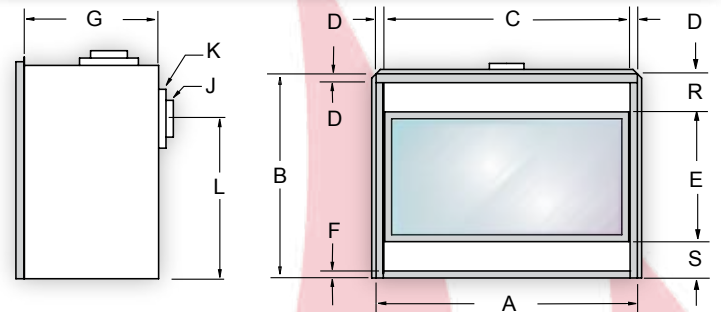

Side View

Front View